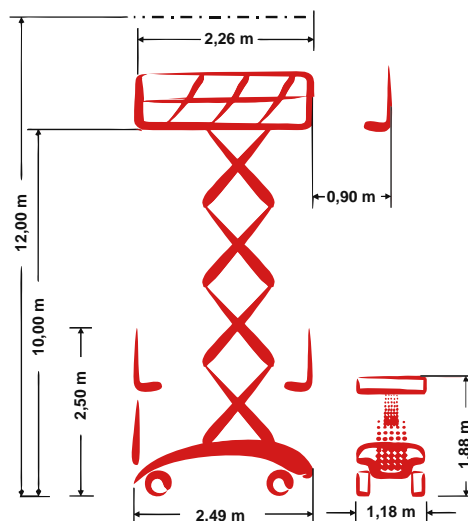

Arbeitsdiagramm

Technische Änderungen / Verbesserungen sind vorbehalten.

Platformers Business

PB Liftechnik GmbH | Gewerbegebiet Gassenäcker | 89429 Oberbechingen

Telefon: +49 (0) 90 77 - 95 00 - 0 | Telefax: +49 (0) 90 77 - 95 00 - 40

E-Mail: info@pblift.de | Website: pblift.de